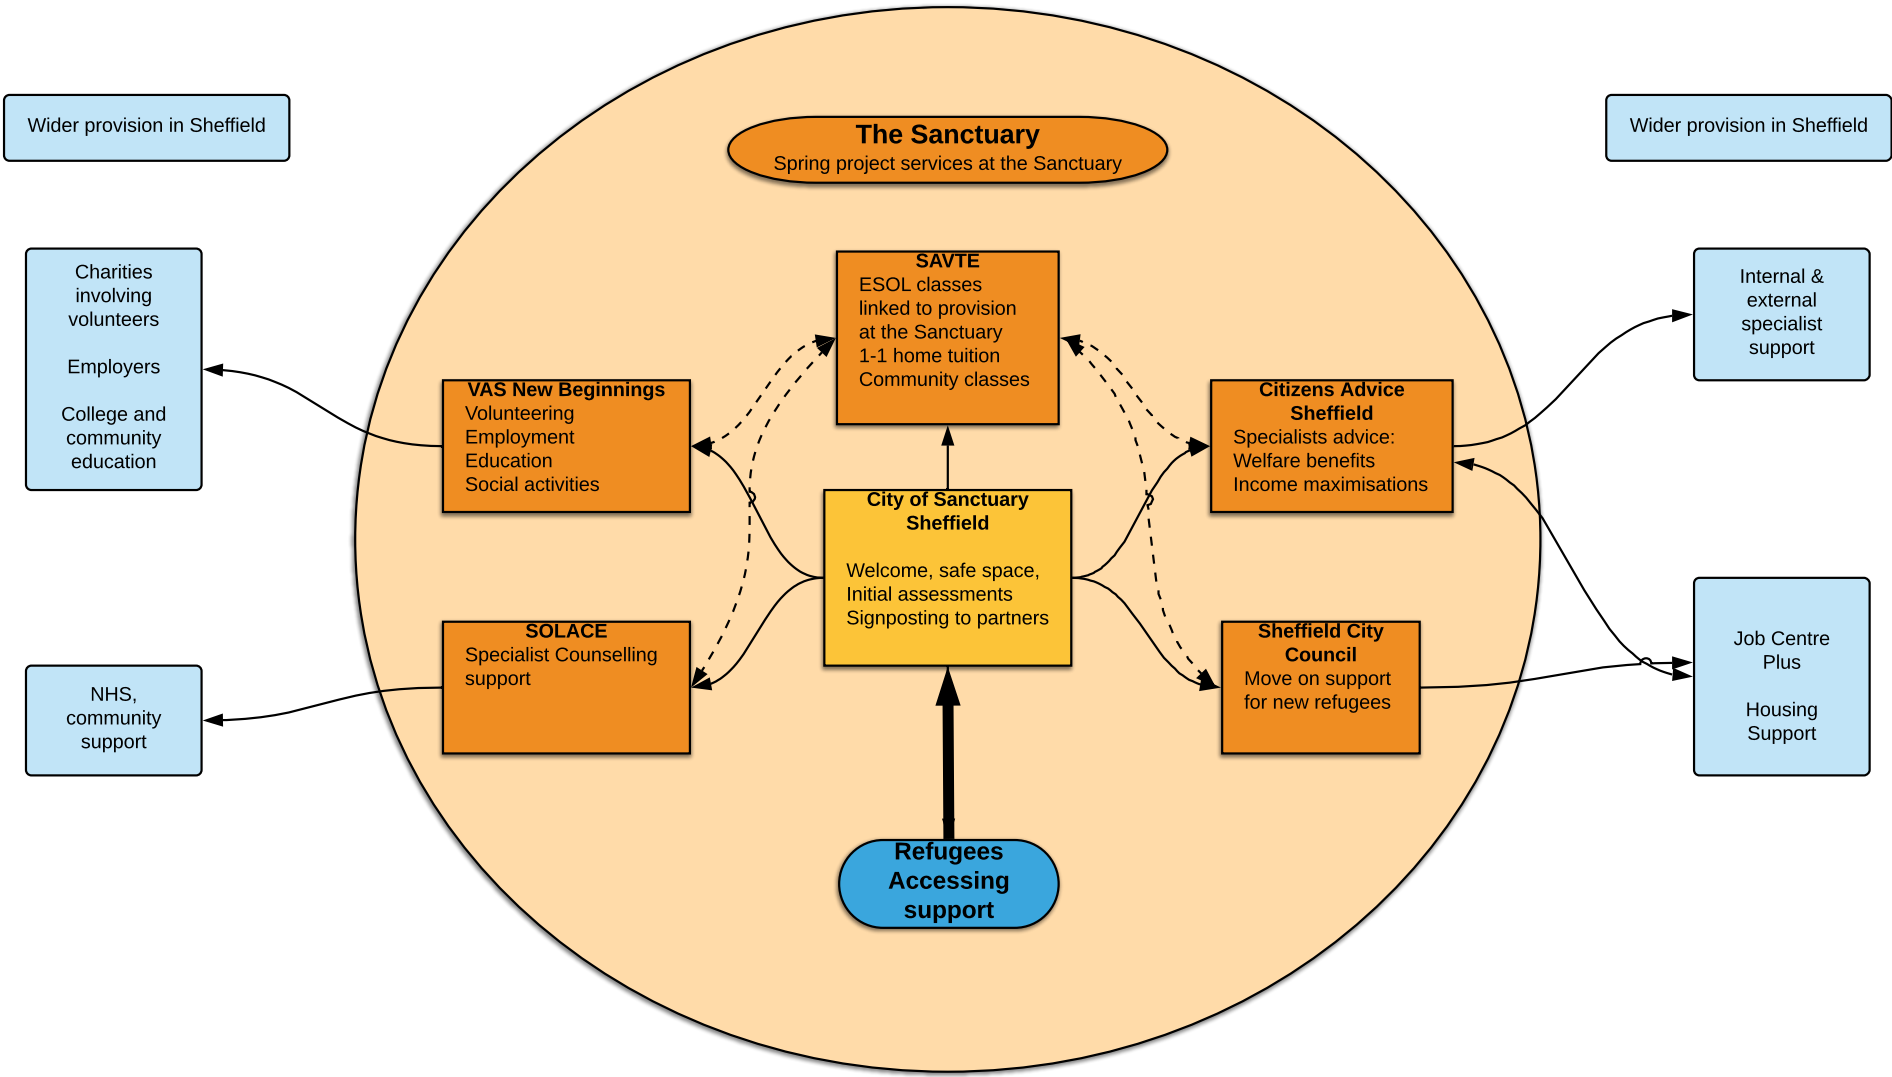

Sheffield Project for Refugee Integration and Growth - SPRING

This project is part funded by the EU Asylum, Migration and Integration Fund.